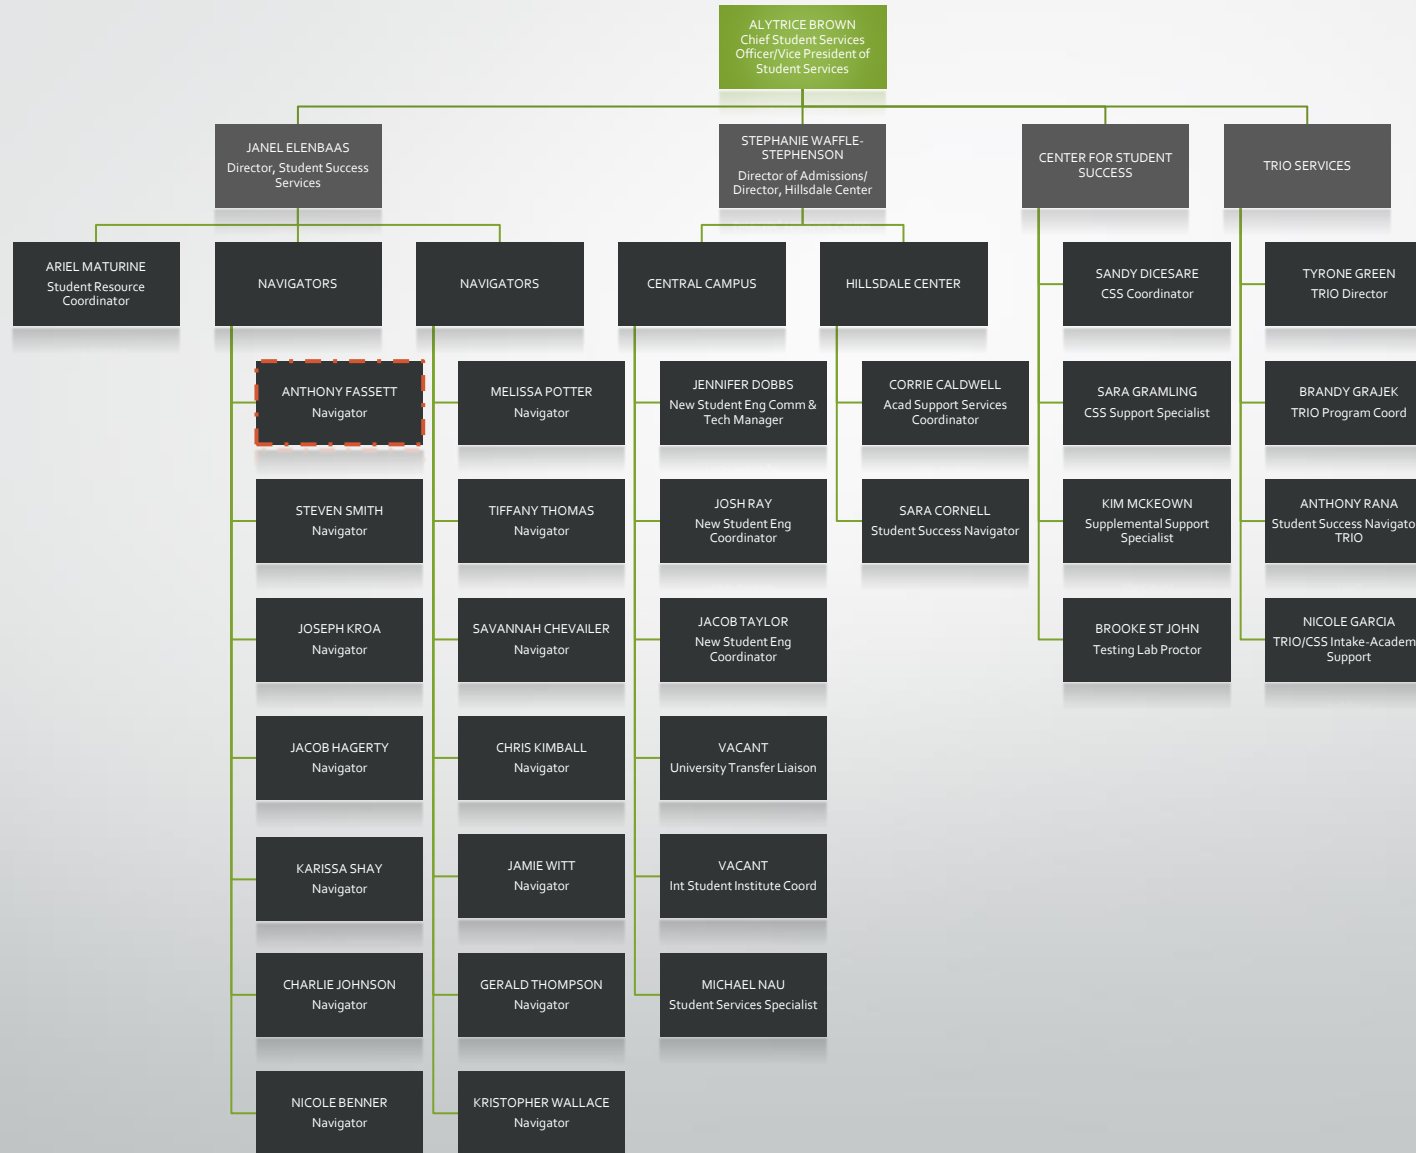

Chief Student Services Officer/Vice President of Student Services

Indicates Team Lead

Chief Student Services Officer/Vice President of Student Services